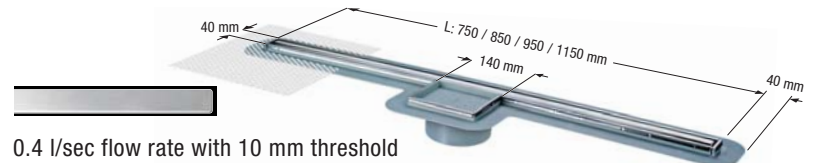

Shower channel *Linearis Comfort*, *Linearis Compact*, *Linearis Super60* and *Linearis System 125*

Shower channel upper section *Linearis Comfort*

1.0 l/sec flow rate
1.1 l/sec with 10 mm threshold

Linearis Comfort in ABS ¹⁾

With removable odour trap, sealing water height 50 mm

☐ **cover and rim in stainless steel AISI 304**
(Channel cover can be reversed and tiled on site),
class K 3, with seeping water opening,
installation supports and mesh fabric

Linearis Comfort Light in ABS ¹⁾

With removable odour trap, sealing water height 50 mm

☐ **cover with maintenance-free induction technology and "white" LED lights** (other colours available upon request), 15 m power cable, handles loads up to 100 kg, with seeping water opening, installation supports and mesh fabric

Linearis Comfort "Wengé" in ABS ¹⁾

With removable odour trap, sealing water height 50 mm

☐ **Cover in wood look**, handles loads up to 100 kg, with seeping water opening, installation supports and mesh fabric

Linearis Comfort "Burlwood" in ABS ¹⁾

With removable odour trap, sealing water height 50 mm

☐ **Cover in wood look**, handles loads up to 100 kg, with seeping water opening, installation supports and mesh fabric

Length	Art. #
750 mm	48 928 S
850 mm	48 929 S
950 mm	48 930 S
1050 mm	48 931 S
1150 mm	48 932 S
750 mm	48 928 IC
850 mm	48 929 IC
950 mm	48 930 IC
1150 mm	48 932 IC
750 mm	on request
850 mm	on request
950 mm	on request
1050 mm	on request
1150 mm	on request
750 mm	on request
850 mm	on request
950 mm	on request
1050 mm	on request
1150 mm	on request

Shower channel upper section *Linearis*

Accessories

Glue flange

with counter flange, Ø 348 mm
(also for compound seal)
Art. # **48 410**

Pressure sealing flange

in stainless steel AISI 304, Ø 273 mm,
with seeping water opening
Art. # **48 402**

Extension section