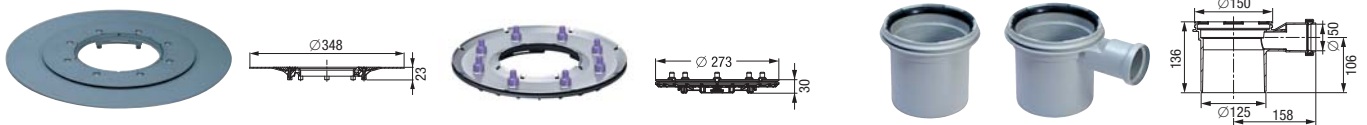

Accessories

Glue flange

with counter flange, Ø 348 mm
(also for compound seal)
Art. # **48 410**

Pressure sealing flange

in stainless steel AISI 304, Ø 273 mm,
with seeping water opening
Art. # **48 402**

Extension section

in PP, with lip seal
without lateral inlet Art. # **48 987**
with lateral inlet Art. # **48 989**