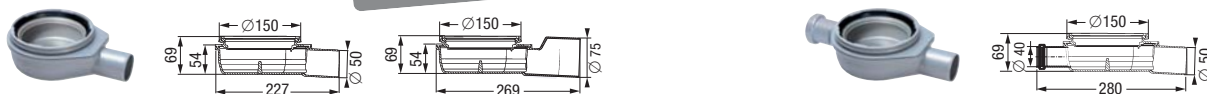

Linearis Comfort Light in ABS ¹⁾

With removable odour trap, sealing water height 50 mm

cover with maintenance-free induction technology and "white" LED lights (other colours available upon request), 15 m power cable, handles loads up to 100 kg, with seeping water opening, installation supports and mesh fabric

Length	Art. #
750 mm	48 928 S
850 mm	48 929 S
950 mm	48 930 S
1050 mm	48 931 S
1150 mm	48 932 S
750 mm	48 928 IC
850 mm	48 929 IC
950 mm	48 930 IC
1150 mm	48 932 IC
750 mm	on request
850 mm	on request
950 mm	on request
1050 mm	on request
1150 mm	on request
750 mm	on request
850 mm	on request
950 mm	on request
1050 mm	on request
1150 mm	on request

Shower channel upper section *Linearis*

Accessories

Glue flange

with counter flange, Ø 348 mm
(also for compound seal)
Art. # **48 410**

Pressure sealing flange

in stainless steel AISI 304, Ø 273 mm,
with seeping water opening
Art. # **48 402**

Extension section

in PP, with lip seal
without lateral inlet Art. # **48 987**
with lateral inlet Art. # **48 989**

Drain bodies

Total installation height including upper section

"The Ultraflat" in ABS

with removable odour trap
Lateral outlet Ø 50
Art. # **45 700**