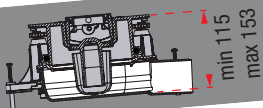

Length	Art. #
750 mm	48 928 S
850 mm	48 929 S
950 mm	48 930 S
1050 mm	48 931 S
1150 mm	48 932 S
750 mm	48 928 IC
850 mm	48 929 IC
950 mm	48 930 IC
1150 mm	48 932 IC
750 mm	on request
850 mm	on request
950 mm	on request
1050 mm	on request
1150 mm	on request
750 mm	on request
850 mm	on request
950 mm	on request
1050 mm	on request
1150 mm	on request

Shower channel upper section *Linearis*

Accessories

Glue flange

with counter flange, Ø 348 mm
(also for compound seal)
Art. # **48 410**

Pressure sealing flange

in stainless steel AISI 304, Ø 273 mm,
with seeping water opening
Art. # **48 402**

Extension section

in PP, with lip seal
without lateral inlet Art. # **48 987**
with lateral inlet Art. # **48 989**

Drain bodies

Total installation height including upper section

"The Ultraflat" in ABS

with removable odour trap
Lateral outlet Ø 50
Art. # **45 700**